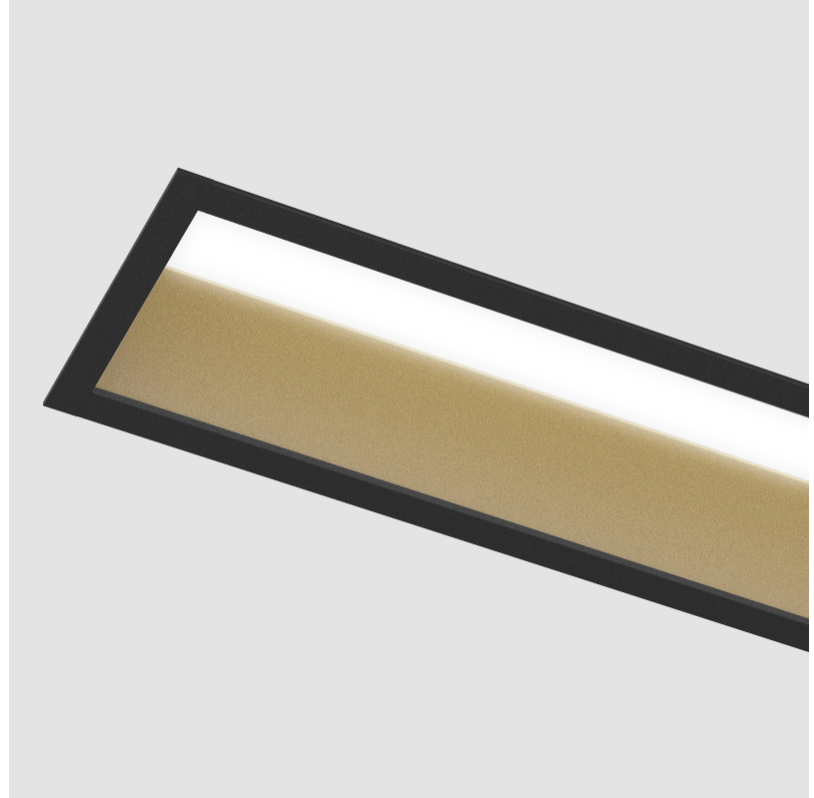

GENERAL

Series: Groove
Subseries: Groove Square
Brand: Prolight
Division: Architectural
Mounting Type: Recessed
Mounting Location: Ceiling
Subcategory: Profile

PHYSICAL

Shape: Rectangle
Length (mm): 1740
Length (in): 68 1/2
Width (mm): 92
Width (in): 3 5/8
Height (mm): 120
Height (in): 4 3/4
Ceiling Thickness (mm): 10 - 25
Ceiling Thickness (in): 3/8 - 1
Min. Recessing Depth (mm): 160
Min. Recessing Depth (in): 6 5/16
Light Distribution: Direct
Weight (kg): 7.529
Weight (lbs): 16.56
Diffuser: PMMA - Opal
Fixture Finish: ANA / SSR / BKV / CWI / CRY / HAB / MSR / UFT / ITA / RUA / OGR / FTG / MYG / RWR / LOD / PUS / FRO / FUP / KIA / POP / BLS / SPG / MEY / GOH / GUM / CHC / COM / ABZ / JAG / OBR / MOS / ROR
Fixture Material: Aluminum
Cut-out Measurements: 1730mm / 68 1/8" x 85mm / 3 3/8"

ELECTRICAL

Lamp Type: LED (Zhaga Standard)
Input Wattage (W): 30.4
Total Output Wattage (W): 24 / 19.2 (3500K)
Dimming: 0-10V Dimming / Phase Dimming (120Vac Only)
Driver Included: Yes
Driver Location: Integrated
Driver Type: Constant Current - 120 / 277Vac
Driver Class: Class 2
Input Voltage (V): 120 - 277
Constant Current (MA): 350 / 600 (3500K)

LED

Color Temperature (*K): 3000 / 3500 / 4000
Max. Delivered Lumen (lm): 2050 / 2127 / 2170
CRI: >90 CRI
Lamp Life (hrs): 50000

OPTICAL

RATINGS AND CERTIFICATIONS

Certified By: Certified for North American Standards
IP rating: IP20