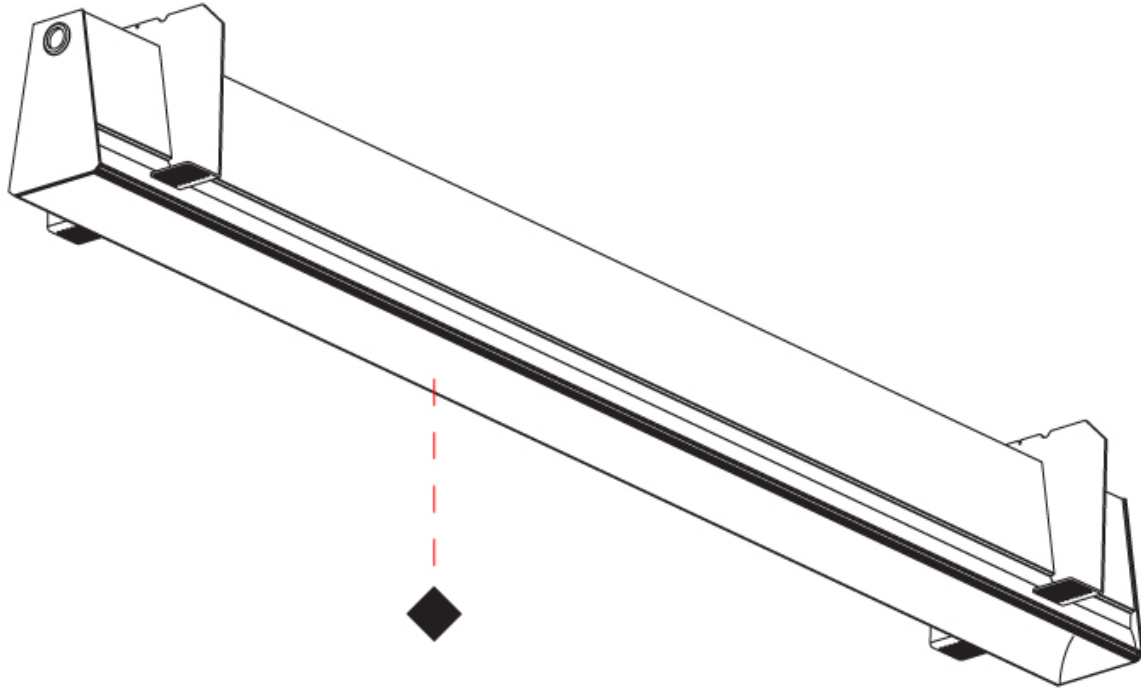

GROOVE SQUARE TRIMLESS

A35652-

PROJECT

TYPE

SPECIFIER

QUANTITY

DATE