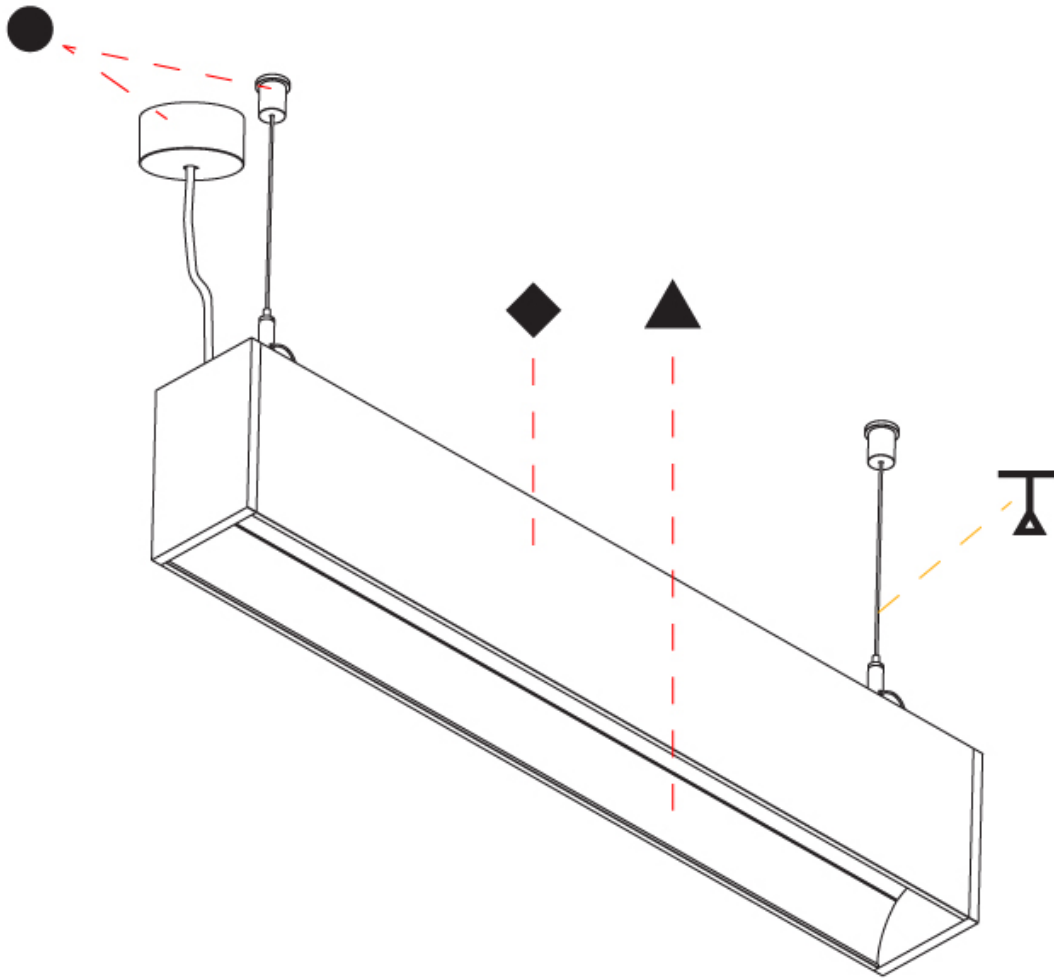

GROOVE SQUARE SUSPENSION

A30811-

PROJECT	_____
TYPE	_____
SPECIFIER	_____
QUANTITY	_____
DATE	_____

A