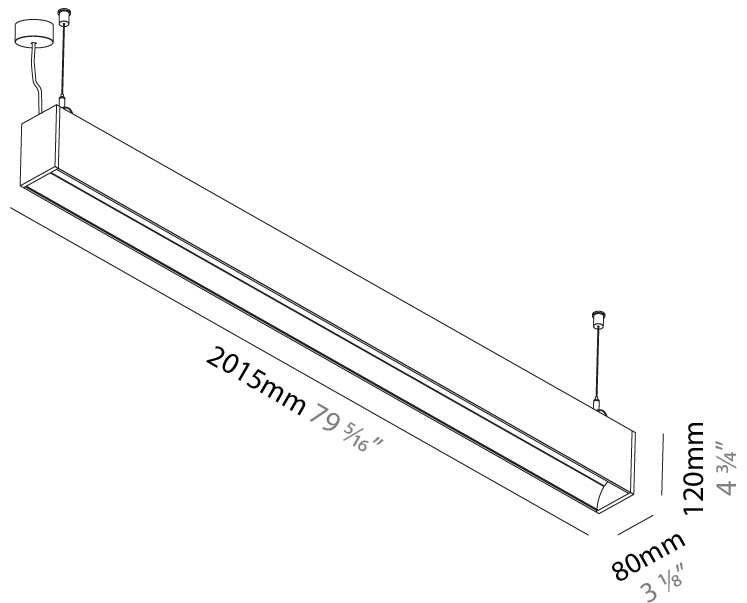

GENERAL

Series: Groove
Subseries: Groove Square
Brand: Prolight
Division: Architectural
Mounting Type: Suspension
Mounting Location: Ceiling
Subcategory: Profile

PHYSICAL

Shape: Rectangle
Length (mm): 2015
Length (in): 79 5/16
Width (mm): 80
Width (in): 3 1/8
Height (mm): 120
Height (in): 4 3/4
Max. Overall Height (mm): 2120
Max. Overall Height (in): 83 7/16
Light Distribution: Direct
Weight (kg): 8.883
Weight (lbs): 19.583
Diffuser: PMMA - Opal
Fixture Finish: ANA / SSR / BKV / CWI / CRY / HAB / MSR / UFT / ITA / RUA / OGR / FTG / MYG / RWR / LOD / PUS / FRO / FUP / KIA / POP / BLS / SPG / MEY / GOH / GUM / CHC / COM / ABZ / JAG / OBR / MOS / ROR
Fixture Material: Aluminum
Cable Details: 2000mm or 4000mm Transparent Cable
Upon Request: Cable colour - White / Black / Orange / Red

ELECTRICAL

Lamp Type: LED (Zhaga Standard)
Input Wattage (W): 35.4
Total Output Wattage (W): 28 / 22.4 (3500K)
Dimming: 0-10V Dimming / Phase Dimming (120Vac Only)
Driver Included: Yes
Driver Location: Integrated
Driver Type: Constant Current - 120 / 277Vac
Driver Class: Class 2
Input Voltage (V): 120 - 277
Constant Current (MA): 350 / 700 (3500K)

LED

Color Temperature (°K): 3000 / 3500 / 4000
Max. Delivered Lumen (lm): 2400 / 2479 / 2530
CRI: >90 CRI
Lamp Life (hrs): 50000

OPTICAL

RATINGS AND CERTIFICATIONS

Certified By: Certified for North American Standards
IP rating: IP20