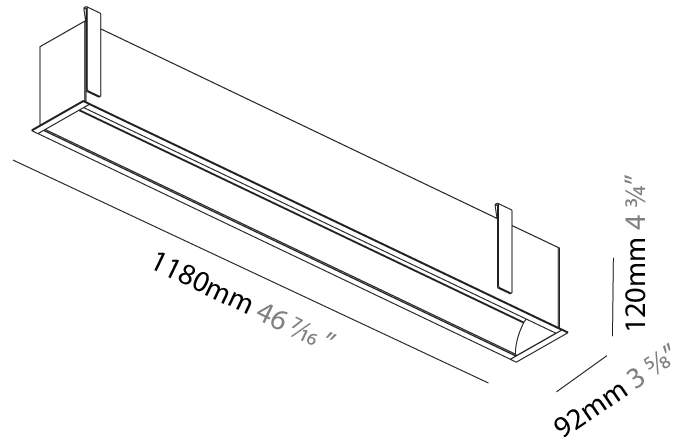

GENERAL

Series: Groove
Subseries: Groove Square
Brand: Prolicht
Division: Architectural
Mounting Type: Recessed
Mounting Location: Ceiling
Subcategory: Profile

PHYSICAL

Shape: Rectangle
Length (mm): 1180
Length (in): 46 7/16
Width (mm): 92
Width (in): 3 5/8
Height (mm): 120
Height (in): 4 3/4
Ceiling Thickness (mm): 10 - 25
Ceiling Thickness (in): 3/8 - 1
Min. Recessing Depth (mm): 160
Min. Recessing Depth (in): 6 5/16
Light Distribution: Direct
Weight (kg): 5.195
Weight (lbs): 11.43
Diffuser: PMMA - Opal
Fixture Finish: [ANA / SSR / BKV / CWI / CRY / HAB / MSR / UFT / ITA / RUA / OGR / FTG / MYG / RWR / LOD / PUS / FRO / FUP / KIA / POP / BLS / SPG / MEY / GOH / GUM / CHC / COM / ABZ / JAG / OBR / MOS / ROR](#)
Fixture Material: Aluminum
Cut-out Measurements: 1170mm / 46 1/16" x 85mm / 3 3/8"

ELECTRICAL

Lamp Type: LED (Zhaga Standard)
Input Wattage (W): 20.2
Total Output Wattage (W): 16 / 12.8 (3500K)
Dimming: [0-10V Dimming / Phase Dimming (120Vac Only)](#)
Driver Included: Yes
Driver Location: Integrated
Driver Type: Constant Current - 120 / 277Vac
Driver Class: Class 2
Input Voltage (V): 120 - 277
Constant Current (MA): 350 / 400 (3500K)

LED

Color Temperature (°K): [3000 / 3500 / 4000](#)
Max. Delivered Lumen (lm): 1370 / 1421 / 1450
CRI: >90 CRI
Lamp Life (hrs): 50000

OPTICAL

RATINGS AND CERTIFICATIONS

Certified By: Certified for North American Standards
IP rating: IP20