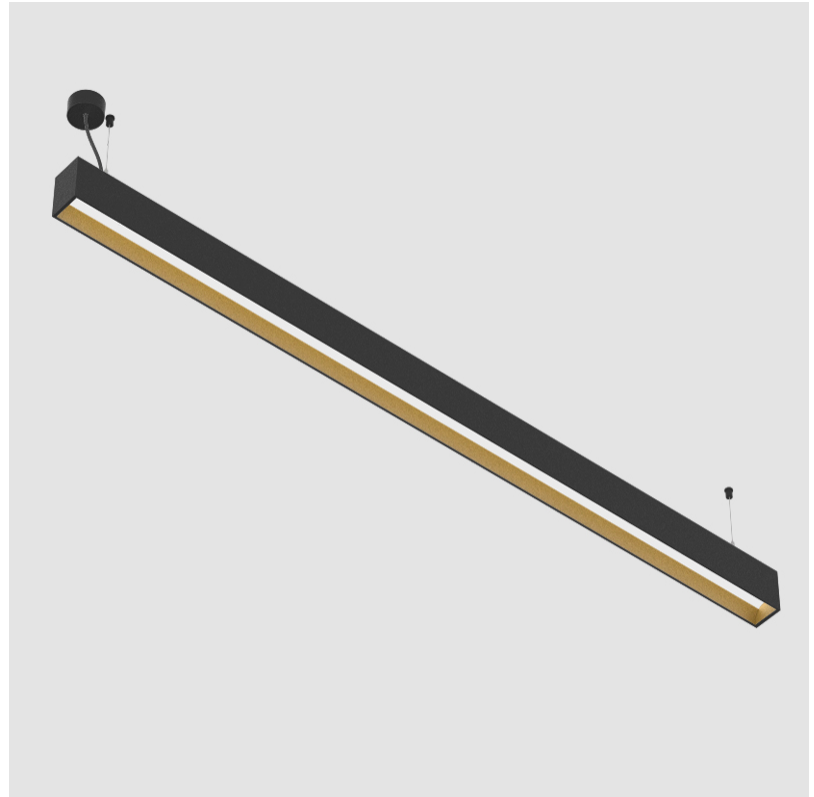

GENERAL

Series: Groove
Subseries: Groove Square
Brand: Prolight
Division: Architectural
Mounting Type: Suspension
Mounting Location: Ceiling
Subcategory: Profile

PHYSICAL

Shape: Rectangle
Length (mm): 2015
Length (in): 79 5/16
Width (mm): 80
Width (in): 3 1/8
Height (mm): 120
Height (in): 4 3/4
Max. Overall Height (mm): 2120
Max. Overall Height (in): 83 7/16
Light Distribution: Direct
Weight (kg): 8.883
Weight (lbs): 19.583
Diffuser: PMMA - Opal
Fixture Finish: ANA / SSR / BKV / CWI / CRY / HAB / MSR / UFT / ITA / RUA / OGR / FTG / MYG / RWR / LOD / PUS / FRO / FUP / KIA / POP / BLS / SPG / MEY / GOH / GUM / CHC / COM / ABZ / JAG / OBR / MOS / ROR
Fixture Material: Aluminum
Cable Details: 2000mm or 4000mm Transparent Cable
Upon Request: Cable colour - White / Black / Orange / Red

ELECTRICAL

Lamp Type: LED (Zhaga Standard)
Input Wattage (W): 35.4
Total Output Wattage (W): 28 / 22.4 (3500K)
Dimming: 0-10V Dimming / Phase Dimming (120Vac Only)
Driver Included: Yes
Driver Location: Integrated
Driver Type: Constant Current - 120 / 277Vac
Driver Class: Class 2
Input Voltage (V): 120 - 277
Constant Current (MA): 350 / 700 (3500K)

LED

Color Temperature (°K): 3000 / 3500 / 4000
Max. Delivered Lumen (lm): 2400 / 2479 / 2530
CRI: >90 CRI
Lamp Life (hrs): 50000

OPTICAL

RATINGS AND CERTIFICATIONS

Certified By: Certified for North American Standards
IP rating: IP20