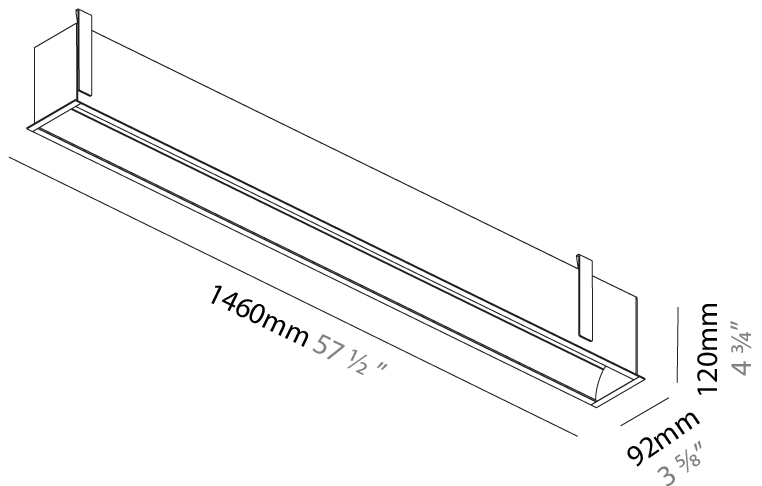

GENERAL

Series: Groove
Subseries: Groove Square
Brand: Prolight
Division: Architectural
Mounting Type: Recessed
Mounting Location: Ceiling
Subcategory: Profile

PHYSICAL

Shape: Rectangle
Length (mm): 1460
Length (in): 57 1/2
Width (mm): 92
Width (in): 3 5/8
Height (mm): 120
Height (in): 4 3/4
Ceiling Thickness (mm): 10 / 12.5 / 15 / 25
Ceiling Thickness (in): 3/8 or 1/2 or 9/16 or 1
Min. Recessing Depth (mm): 160
Min. Recessing Depth (in): 6 5/16
Light Distribution: Direct
Weight (kg): 6.306
Weight (lbs): 13.87
Diffuser: PMMA - Opal
Fixture Finish: ANA / SSR / BKV / CWI / CRY / HAB / MSR / UFT / ITA / RUA / OGR / FTG / MYG / RWR / LOD / PUS / FRO / FUP / KIA / POP / BLS / SPG / MEY / GOH / GUM / CHC / COM / ABZ / JAG / OBR / MOS / ROR
Fixture Material: Aluminum
Cut-out Measurements: 1450mm / 57 1/16" x 85mm / 3 3/8"

ELECTRICAL

Lamp Type: LED (Zhaga Standard)
Input Wattage (W): 25.3
Total Output Wattage (W): 20 / 16 (3500K)
Dimming: 0-10V Dimming / Phase Dimming (120Vac Only)
Driver Included: Yes
Driver Location: Integrated
Driver Type: Constant Current - 120 / 277Vac
Driver Class: Class 2
Input Voltage (V): 120 - 277
Constant Current (MA): 350 / 500 (3500K)

LED

Color Temperature (°K): 3000 / 3500 / 4000
Max. Delivered Lumen (lm): 1710 / 1774 / 1810
CRI: >90 CRI
Lamp Life (hrs): 50000

OPTICAL

RATINGS AND CERTIFICATIONS

Certified By: Certified for North American Standards
IP rating: IP20