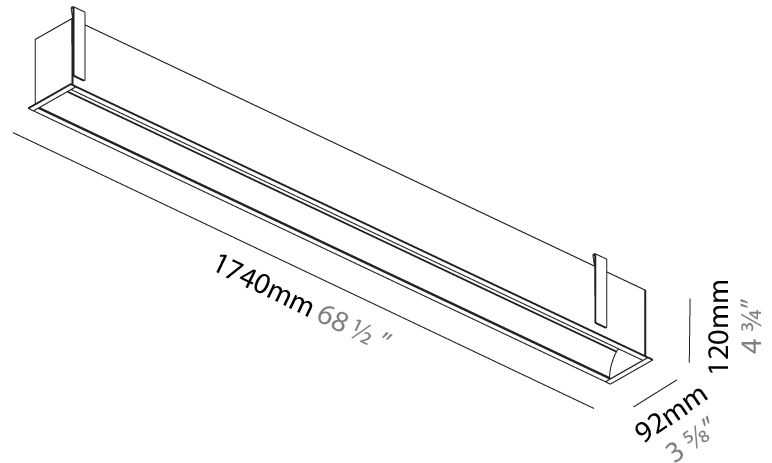

GENERAL

Series: Groove
Subseries: Groove Square
Brand: Prolight
Division: Architectural
Mounting Type: Recessed
Mounting Location: Ceiling
Subcategory: Profile

PHYSICAL

Shape: Rectangle
Length (mm): 1740
Length (in): 68 1/2
Width (mm): 92
Width (in): 3 5/8
Height (mm): 120
Height (in): 4 3/4
Ceiling Thickness (mm): 10 - 25
Ceiling Thickness (in): 3/8 - 1
Min. Recessing Depth (mm): 160
Min. Recessing Depth (in): 6 5/16
Light Distribution: Direct
Weight (kg): 7.529
Weight (lbs): 16.56
Diffuser: PMMA - Opal
Fixture Finish: ANA / SSR / BKV / CWI / CRY / HAB / MSR / UFT / ITA / RUA / OGR / FTG / MYG / RWR / LOD / PUS / FRO / FUP / KIA / POP / BLS / SPG / MEY / GOH / GUM / CHC / COM / ABZ / JAG / OBR / MOS / ROR
Fixture Material: Aluminum
Cut-out Measurements: 1730mm / 68 1/8" x 85mm / 3 3/8"

ELECTRICAL

Lamp Type: LED (Zhaga Standard)
Input Wattage (W): 30.4
Total Output Wattage (W): 24 / 19.2 (3500K)
Dimming: 0-10V Dimming / Phase Dimming (120Vac Only)
Driver Included: Yes
Driver Location: Integrated
Driver Type: Constant Current - 120 / 277Vac
Driver Class: Class 2
Input Voltage (V): 120 - 277
Constant Current (MA): 350 / 600 (3500K)

LED

Color Temperature (*K): 3000 / 3500 / 4000
Max. Delivered Lumen (lm): 2050 / 2127 / 2170
CRI: >90 CRI
Lamp Life (hrs): 50000

OPTICAL

RATINGS AND CERTIFICATIONS

Certified By: Certified for North American Standards
IP rating: IP20