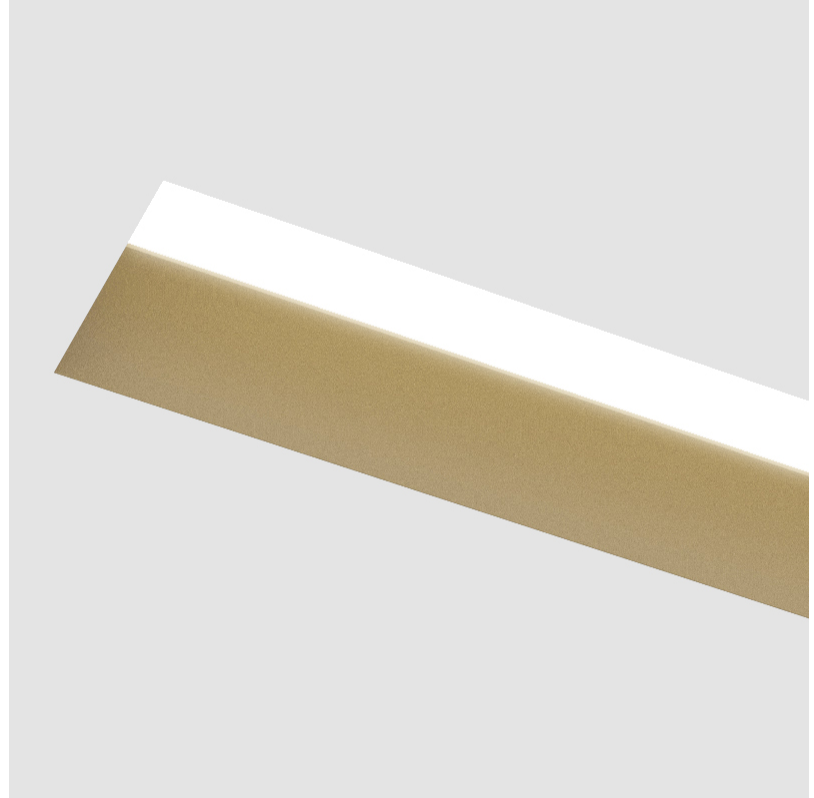

PHYSICAL

Shape: Rectangle
Length (mm): 1720
Length (in): 67 ¹¹/₁₆
Width (mm): 75
Width (in): 2 ¹⁵/₁₆
Height (mm): 135
Height (in): 5 ⁵/₁₆
Ceiling Thickness (mm): 10 / 12.5 / 15
Ceiling Thickness (in): 3/8 or 1/2 or 9/16
Min. Recessing Depth (mm): 170
Min. Recessing Depth (in): 6 ¹¹/₁₆
Light Distribution: Direct
Weight (kg): 6.812
Weight (lbs): 14.99
Diffuser: PMMA - Opal
Fixture Finish: SSR / BKV / CWI / CRY / HAB / UFT / ITA / RUA / FTG / MYG / LOD / PUS / FRO / FUP / KIA / POP / BLS / SPG / MEY / GOH / GUM / CHC / COM / ABZ / JAG / OBR / MOS / ROR
Fixture Material: Aluminum
Cut-out Measurements: 1730mm / 68 1/8" x 92mm / 3 5/8"
Upon Request: Unique Sizes Unique Ceiling Thickness

ELECTRICAL

Lamp Type: LED (Zhaga Standard)
Input Wattage (W): 30.4
Total Output Wattage (W): 24 / 19.2 (3500K)
Dimming: 0-10V Dimming / Phase Dimming (120Vac Only)
Driver Included: Yes
Driver Location: Integrated
Driver Type: Constant Current - 120 / 277Vac
Driver Class: Class 2
Input Voltage (V): 120 - 277
Constant Current (MA): 350 / 600 (3500K)

LED

Color Temperature (°K): 3000 / 3500 / 4000
Max. Delivered Lumen (lm): 2050 / 2127 / 2170
CRI: >90 CRI
Lamp Life (hrs): 50000
Upon Request: Special Color Temperature RGB-W Tunable White CRI (no minimum qty) price increase + longer lead time

OPTICAL

RATINGS AND CERTIFICATIONS

Certified By: Certified for North American Standards
IP rating: IP20