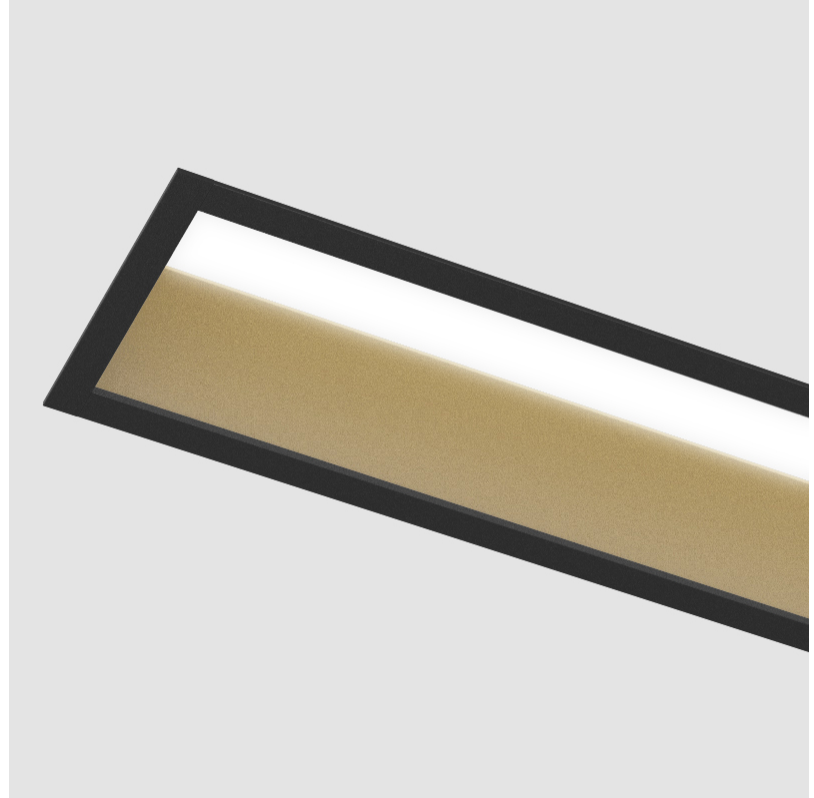

GENERAL

Series: Groove
Subseries: Groove Square
Brand: Prolicht
Division: Architectural
Mounting Type: Recessed
Mounting Location: Ceiling
Subcategory: Profile

PHYSICAL

Shape: Rectangle
Length (mm): 1180
Length (in): 46 7/16
Width (mm): 92
Width (in): 3 5/8
Height (mm): 120
Height (in): 4 3/4
Ceiling Thickness (mm): 10 - 25
Ceiling Thickness (in): 3/8 - 1
Min. Recessing Depth (mm): 160
Min. Recessing Depth (in): 6 5/16
Light Distribution: Direct
Weight (kg): 5.195
Weight (lbs): 11.43
Diffuser: PMMA - Opal
Fixture Finish: [ANA / SSR / BKV / CWI / CRY / HAB / MSR / UFT / ITA / RUA / OGR / FTG / MYG / RWR / LOD / PUS / FRO / FUP / KIA / POP / BLS / SPG / MEY / GOH / GUM / CHC / COM / ABZ / JAG / OBR / MOS / ROR](#)
Fixture Material: Aluminum
Cut-out Measurements: 1170mm / 46 1/16" x 85mm / 3 3/8"

ELECTRICAL

Lamp Type: LED (Zhaga Standard)
Input Wattage (W): 20.2
Total Output Wattage (W): 16 / 12.8 (3500K)
Dimming: [0-10V Dimming / Phase Dimming (120Vac Only)](#)
Driver Included: Yes
Driver Location: Integrated
Driver Type: Constant Current - 120 / 277Vac
Driver Class: Class 2
Input Voltage (V): 120 - 277
Constant Current (MA): 350 / 400 (3500K)

LED

Color Temperature (°K): [3000 / 3500 / 4000](#)
Max. Delivered Lumen (lm): 1370 / 1421 / 1450
CRI: >90 CRI
Lamp Life (hrs): 50000

OPTICAL

RATINGS AND CERTIFICATIONS

Certified By: Certified for North American Standards
IP rating: IP20