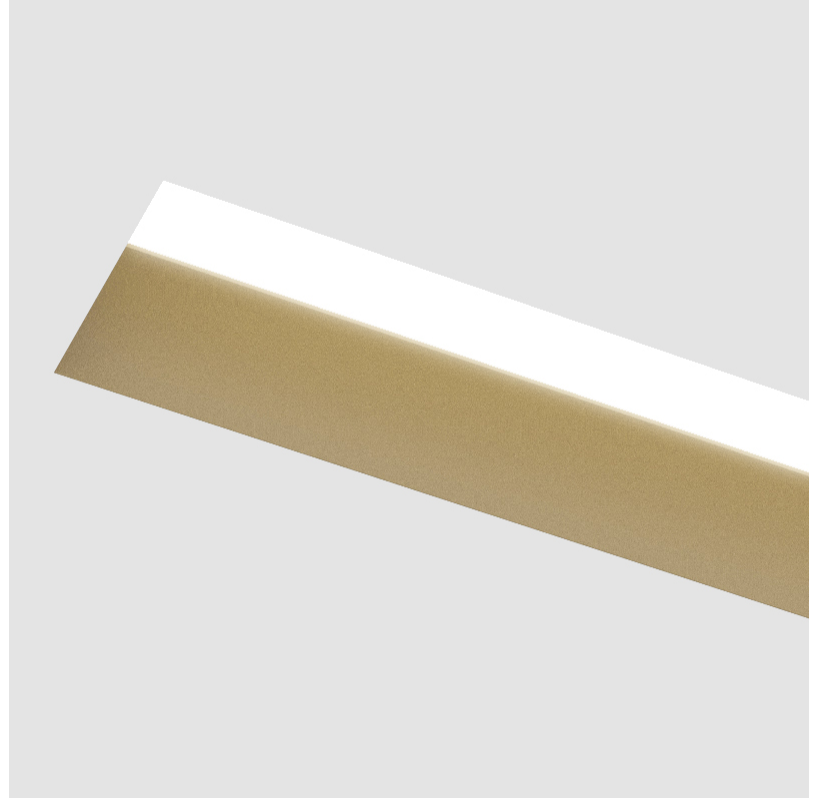

PHYSICAL

Shape: Rectangle
Length (mm): 880
Length (in): 34 ⁵/₈
Width (mm): 75
Width (in): 2 ¹⁵/₁₆
Height (mm): 135
Height (in): 5 ⁵/₁₆
Ceiling Thickness (mm): 10 / 12.5 / 15
Ceiling Thickness (in): 3/8 or 1/2 or 9/16
Min. Recessing Depth (mm): 170
Min. Recessing Depth (in): 6 ¹¹/₁₆
Light Distribution: Direct
Weight (kg): 3.786
Weight (lbs): 8.33
Diffuser: PMMA - Opal
Fixture Finish: SSR / BKV / CWI / CRY / HAB / UFT / ITA / RUA / FTG / MYG / LOD / PUS / FRO / FUP / KIA / POP / BLS / SPG / MEY / GOH / GUM / CHC / COM / ABZ / JAG / OBR / MOS / ROR
Fixture Material: Aluminum
Cut-out Measurements: 890mm / 35 1/16" x 92mm / 3 5/8"
Upon Request: Unique Sizes Unique Ceiling Thickness

ELECTRICAL

Lamp Type: LED (Zhaga Standard)
Input Wattage (W): 15.2
Total Output Wattage (W): 12 / 11.2 (3500K)
Dimming: 0-10V Dimming / Phase Dimming (120Vac Only)
Driver Included: Yes
Driver Location: Integrated
Driver Type: Constant Current - 120 / 277Vac
Driver Class: Class 2
Input Voltage (V): 120 - 277
Constant Current (MA): 350 / 375 (3500K)

LED

Color Temperature (°K): 3000 / 3500 / 4000
Max. Delivered Lumen (lm): 1030 / 1058 / 1080
CRI: >90 CRI
Lamp Life (hrs): 50000
Upon Request: Special Color Temperature RGB-W Tunable White CRI (no minimum qty) price increase + longer lead time

OPTICAL

RATINGS AND CERTIFICATIONS

Certified By: Certified for North American Standards
IP rating: IP20