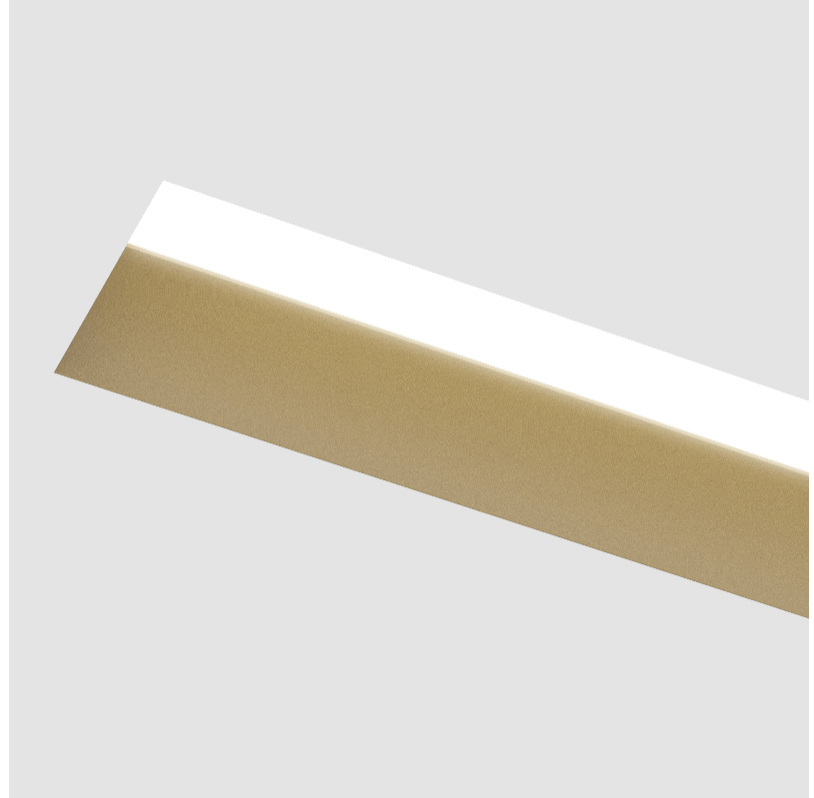

PHYSICAL

Shape: Rectangle
Length (mm): 1440
Length (in): 56 11/16
Width (mm): 75
Width (in): 2 15/16
Height (mm): 135
Height (in): 5 5/16
Ceiling Thickness (mm): 10 / 12.5 / 15
Ceiling Thickness (in): 3/8 or 1/2 or 9/16
Min. Recessing Depth (mm): 170
Min. Recessing Depth (in): 6 11/16
Light Distribution: Direct
Weight (kg): 5.62
Weight (lbs): 12.36
Diffuser: PMMA - Opal
Fixture Finish: SSR / BKV / CWI / CRY / HAB / UFT / ITA / RUA / FTG / MYG / LOD / PUS / FRO / FUP / KIA / POP / BLS / SPG / MEY / GOH / GUM / CHC / COM / ABZ / JAG / OBR / MOS / ROR
Fixture Material: Aluminum
Cut-out Measurements: 1450mm / 57 1/16" x 92mm / 3 5/8"
Upon Request: Unique Sizes Unique Ceiling Thickness

ELECTRICAL

Lamp Type: LED (Zhaga Standard)
Input Wattage (W): 25.3
Total Output Wattage (W): 20 / 16 (3500K)
Dimming: 0-10V Dimming / Phase Dimming (120Vac Only)
Driver Included: Yes
Driver Location: Integrated
Driver Type: Constant Current - 120 / 277Vac
Driver Class: Class 2
Input Voltage (V): 120 - 277
Constant Current (MA): 350 / 500 (3500K)

LED

Color Temperature (°K): 3000 / 3500 / 4000
Max. Delivered Lumen (lm): 1710 / 1774 / 1810
CRI: >90 CRI
Lamp Life (hrs): 50000
Upon Request: Special Color Temperature RGB-W Tunable White CRI (no minimum qty) price increase + longer lead time

OPTICAL

RATINGS AND CERTIFICATIONS

Certified By: Certified for North American Standards
IP rating: IP20