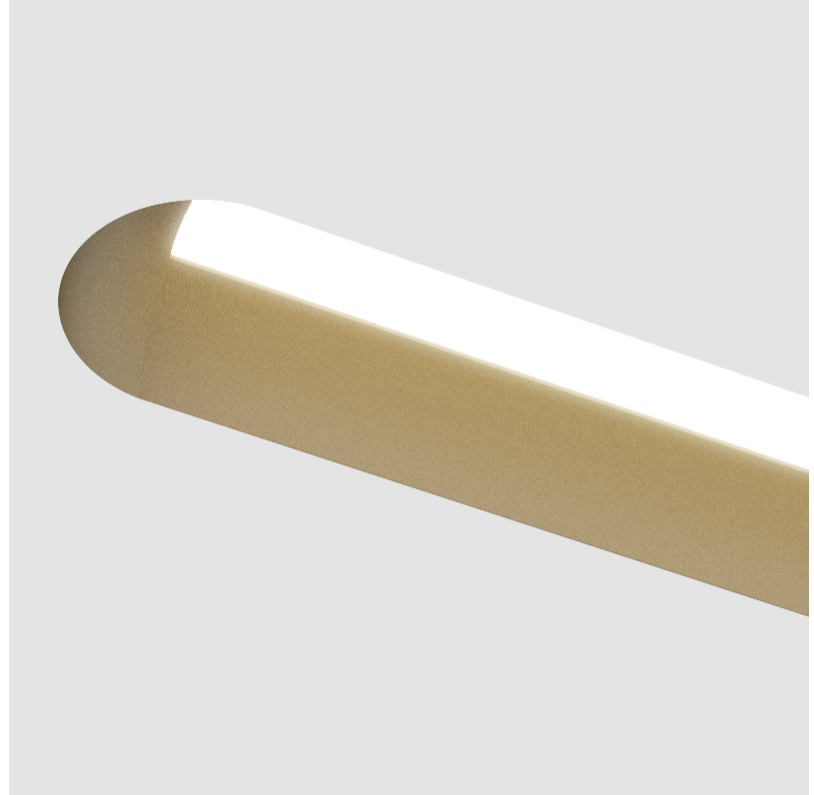

PHYSICAL

Shape: Oblong
Length (mm): 1230
Length (in): 48 7/16
Width (mm): 75
Width (in): 2 15/16
Height (mm): 135
Height (in): 5 5/16
Ceiling Thickness (mm): 10 / 12.5 / 15
Ceiling Thickness (in): 3/8 or 1/2 or 9/16
Min. Recessing Depth (mm): 170
Min. Recessing Depth (in): 6 11/16
Light Distribution: Direct
Weight (kg): 5.033
Weight (lbs): 11.07
Installation Requirement: Ceiling Thickness: 10mm / 12mm / 15mm
Diffuser: PMMA - Opal
Fixture Finish: SSR / BKV / CWI / CRY / HAB / UFT / ITA / RUA / FTG / MYG / LOD / PUS / FRO / FUP / KIA / POP / BLS / SPG / MEY / GOH / GUM / CHC / COM / ABZ / JAG / OBR / MOS / ROR
Fixture Material: Aluminum
Cut-out Measurements: 1248mm / 49 1/8" x 92mm / 3 5/8"
Upon Request: Unique Sizes Unique Ceiling Thickness

ELECTRICAL

Lamp Type: LED (Zhaga Standard)
Input Wattage (W): 20.2
Total Output Wattage (W): 16 / 12.8 (3500K)
Dimming: 0-10V Dimming / Phase Dimming (120Vac Only)
Driver Included: Yes
Driver Location: Integrated
Driver Type: Constant Current - 120 / 277Vac
Driver Class: Class 2
Input Voltage (V): 120 - 277
Constant Current (MA): 350 / 400 (3500K)

LED

Color Temperature (°K): 3000 / 3500 / 4000
Max. Delivered Lumen (lm): 1370 / 1421 / 1450
CRI: >90 CRI
Lamp Life (hrs): 50000
Upon Request: Special Color Temperature RGB-W Tunable White CRI (no minimum qty) price increase + longer lead time

OPTICAL

RATINGS AND CERTIFICATIONS

Certified By: Certified for North American Standards
IP rating: IP20