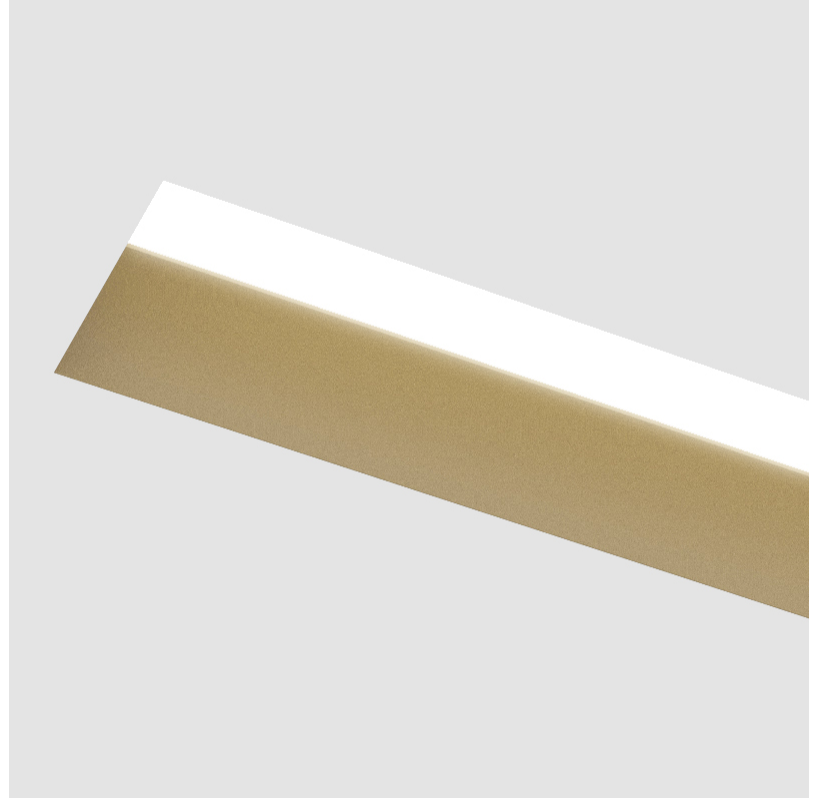

PHYSICAL

Shape: Rectangle
Length (mm): 2000
Length (in): 78 3/4
Width (mm): 75
Width (in): 2 15/16
Height (mm): 135
Height (in): 5 5/16
Ceiling Thickness (mm): 10 / 12.5 / 15
Ceiling Thickness (in): 3/8 or 1/2 or 9/16
Min. Recessing Depth (mm): 170
Min. Recessing Depth (in): 6 11/16
Light Distribution: Direct
Weight (kg): 7.728
Weight (lbs): 17.04
Diffuser: PMMA - Opal
Fixture Finish: SSR / BKV / CWI / CRY / HAB / UFT / ITA / RUA / FTG / MYG / LOD / PUS / FRO / FUP / KIA / POP / BLS / SPG / MEY / GOH / GUM / CHC / COM / ABZ / JAG / OBR / MOS / ROR
Fixture Material: Aluminum
Cut-out Measurements: 2010mm / 79 1/8" x 92mm / 3 5/8"
Upon Request: Unique Sizes Unique Ceiling Thickness

ELECTRICAL

Lamp Type: LED (Zhaga Standard)
Input Wattage (W): 35.4
Total Output Wattage (W): 28 / 22.8 (3500K)
Dimming: 0-10V Dimming / Phase Dimming (120Vac Only)
Driver Included: Yes
Driver Location: Integrated
Driver Type: Constant Current - 120 / 277Vac
Driver Class: Class 2
Input Voltage (V): 120 - 277
Constant Current (MA): 350 / 700 (3500K)

LED

Color Temperature (°K): 3000 / 3500 / 4000
Max. Delivered Lumen (lm): 2400 / 2479 / 2530
CRI: >90 CRI
Lamp Life (hrs): 50000
Upon Request: Special Color Temperature RGB-W Tunable White CRI (no minimum qty) price increase + longer lead time

OPTICAL

RATINGS AND CERTIFICATIONS

Certified By: Certified for North American Standards
IP rating: IP20