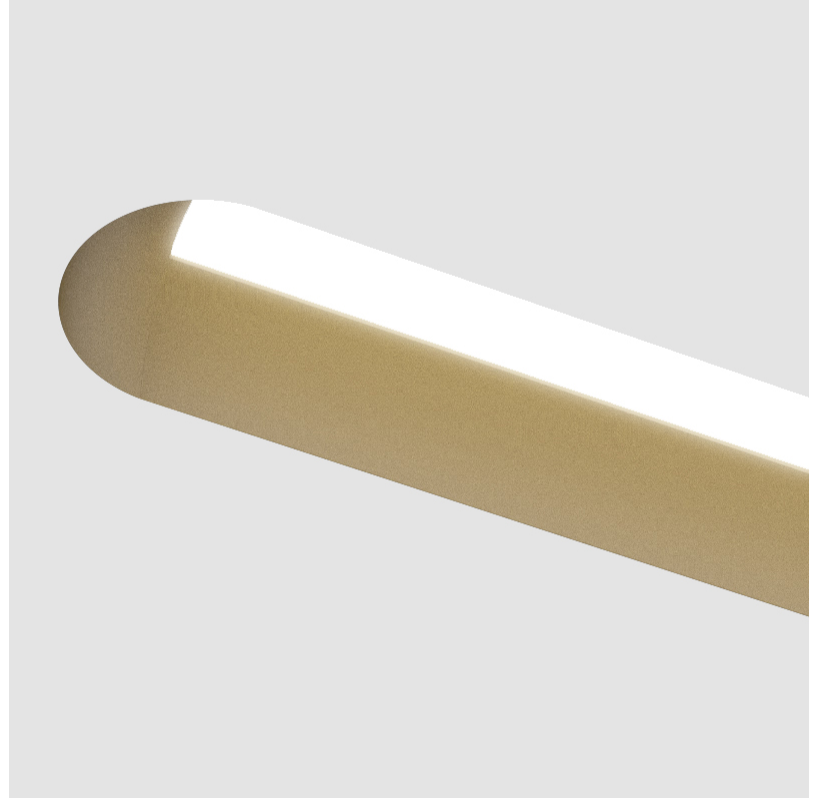

PHYSICAL

Shape: Oblong
Length (mm): 1790
Length (in): 70 1/2
Width (mm): 75
Width (in): 2 15/16
Height (mm): 135
Height (in): 5 5/16
Ceiling Thickness (mm): 10 / 12.5 / 15
Ceiling Thickness (in): 3/8 or 1/2 or 9/16
Min. Recessing Depth (mm): 170
Min. Recessing Depth (in): 6 11/16
Light Distribution: Direct
Weight (kg): 7.141
Weight (lbs): 15.71
Installation Requirement: Ceiling Thickness: 10mm / 12mm / 15mm
Diffuser: PMMA - Opal
Fixture Finish: SSR / BKV / CWI / CRY / HAB / UFT / ITA / RUA / FTG / MYG / LOD / PUS / FRO / FUP / KIA / POP / BLS / SPG / MEY / GOH / GUM / CHC / COM / ABZ / JAG / OBR / MOS / ROR
Fixture Material: Aluminum
Cut-out Measurements: 1808mm / 71 3/16" x 92mm / 3 5/8"
Upon Request: Unique Sizes Unique Ceiling Thickness

ELECTRICAL

Lamp Type: LED (Zhaga Standard)
Input Wattage (W): 30.4
Total Output Wattage (W): 24 / 19.2 (3500K)
Dimming: 0-10V Dimming / Phase Dimming (120Vac Only)
Driver Included: Yes
Driver Location: Integrated
Driver Type: Constant Current - 120 / 277Vac
Driver Class: Class 2
Input Voltage (V): 120 - 277
Constant Current (MA): 350 / 600 (3500K)

LED

Color Temperature (°K): 3000 / 3500 / 4000
Max. Delivered Lumen (lm): 2050 / 2127 / 2170
CRI: >90 CRI
Lamp Life (hrs): 50000
Upon Request: Special Color Temperature RGB-W Tunable White CRI (no minimum qty) price increase + longer lead time

OPTICAL

RATINGS AND CERTIFICATIONS

Certified By: Certified for North American Standards
IP rating: IP20