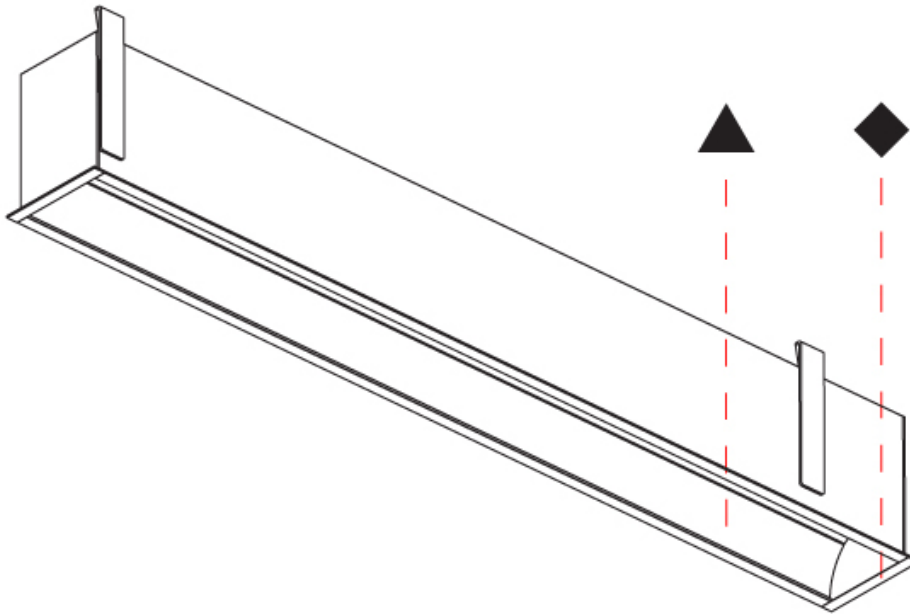

GROOVE SQUARE RECESSED

A35660-

PROJECT _____

TYPE _____

SPECIFIER _____

QUANTITY _____

DATE _____

A