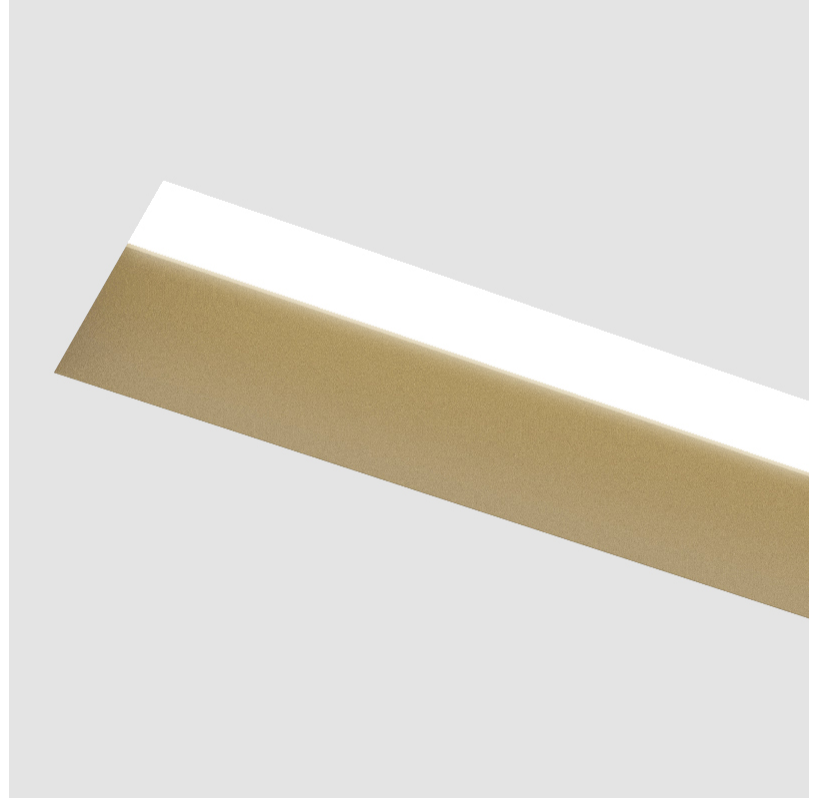

PHYSICAL

Shape: Rectangle
Length (mm): 1160
Length (in): 45 11/16
Width (mm): 75
Width (in): 2 15/16
Height (mm): 135
Height (in): 5 5/16
Ceiling Thickness (mm): 10 / 12.5 / 15
Ceiling Thickness (in): 3/8 or 1/2 or 9/16
Min. Recessing Depth (mm): 170
Min. Recessing Depth (in): 6 11/16
Light Distribution: Direct
Weight (kg): 4.704
Weight (lbs): 10.35
Diffuser: PMMA - Opal
Fixture Finish: SSR / BKV / CWI / CRY / HAB / UFT / ITA / RUA / FTG / MYG / LOD / PUS / FRO / FUP / KIA / POP / BLS / SPG / MEY / GOH / GUM / CHC / COM / ABZ / JAG / OBR / MOS / ROR
Fixture Material: Aluminum
Cut-out Measurements: 1170mm / 46 1/16" x 92mm / 3 5/8"
Upon Request: Unique Sizes Unique Ceiling Thickness

ELECTRICAL

Lamp Type: LED (Zhaga Standard)
Input Wattage (W): 20.2
Total Output Wattage (W): 16 / 12.8 (3500K)
Dimming: 0-10V Dimming / Phase Dimming (120Vac Only)
Driver Included: Yes
Driver Location: Integrated
Driver Type: Constant Current - 120 / 277Vac
Driver Class: Class 2
Input Voltage (V): 120 - 277
Constant Current (MA): 350 / 400 (3500K)

LED

Color Temperature (°K): 3000 / 3500 / 4000
Max. Delivered Lumen (lm): 1370 / 1421 / 1450
CRI: >90 CRI
Lamp Life (hrs): 50000
Upon Request: Special Color Temperature RGB-W Tunable White CRI (no minimum qty) price increase + longer lead time

OPTICAL

RATINGS AND CERTIFICATIONS

Certified By: Certified for North American Standards
IP rating: IP20