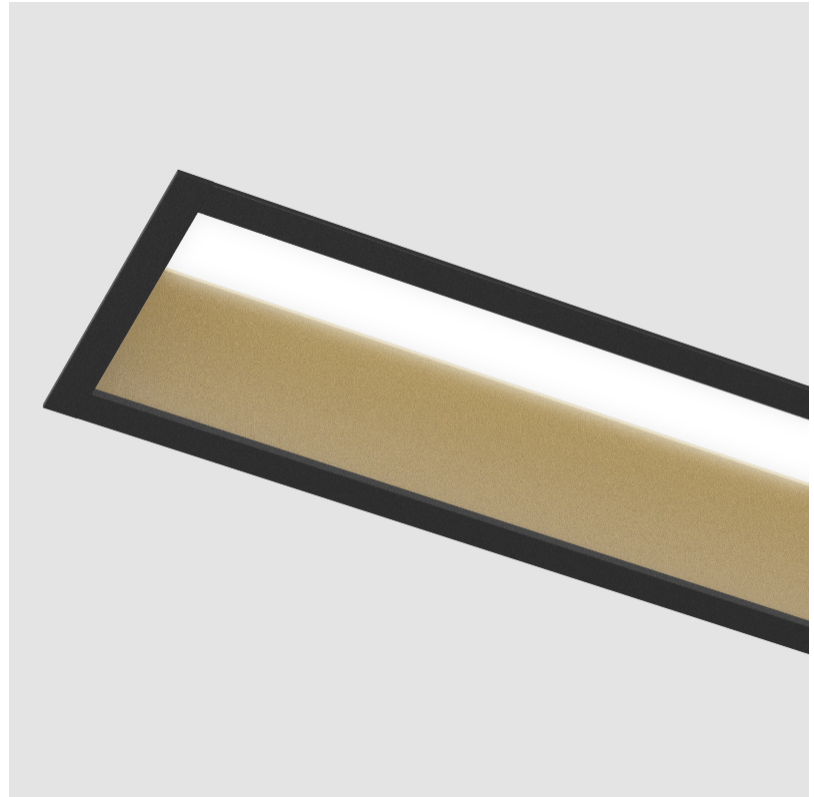

GENERAL

Series: Groove
Subseries: Groove Square
Brand: Prolight
Division: Architectural
Mounting Type: Recessed
Mounting Location: Ceiling
Subcategory: Profile

PHYSICAL

Shape: Rectangle
Length (mm): 900
Length (in): 35 7/16
Width (mm): 92
Width (in): 3 5/8
Height (mm): 120
Height (in): 4 3/4
Ceiling Thickness (mm): 10 - 25
Ceiling Thickness (in): 3/8 - 1
Min. Recessing Depth (mm): 160
Min. Recessing Depth (in): 6 5/16
Light Distribution: Direct
Weight (kg): 4.083
Weight (lbs): 9.98
Diffuser: PMMA - Opal
Fixture Finish: [ANA / SSR / BKV / CWI / CRY / HAB / MSR / UFT / ITA / RUA / OGR / FTG / MYG / RWR / LOD / PUS / FRO / FUP / KIA / POP / BLS / SPG / MEY / GOH / GUM / CHC / COM / ABZ / JAG / OBR / MOS / ROR](#)
Fixture Material: Aluminum
Cut-out Measurements: 890mm / 35 1/16" x 85mm / 3 3/8"

ELECTRICAL

Lamp Type: LED (Zhaga Standard)
Input Wattage (W): 15.2
Total Output Wattage (W): 12 / 11.1 (3500K)
[Dimming: 0-10V Dimming / Phase Dimming (120Vac Only)](#)
Driver Included: Yes
Driver Location: Integrated
Driver Type: Constant Current - 120 / 277Vac
Driver Class: Class 2
Input Voltage (V): 120 - 277
Constant Current (MA): 350 / 375 (3500K)

LED

[Color Temperature (*K): 3000 / 3500 / 4000](#)
Max. Delivered Lumen (lm): 1030 / 1058 / 1080
CRI: >90 CRI
Lamp Life (hrs): 50000

OPTICAL

RATINGS AND CERTIFICATIONS

Certified By: Certified for North American Standards
IP rating: IP20